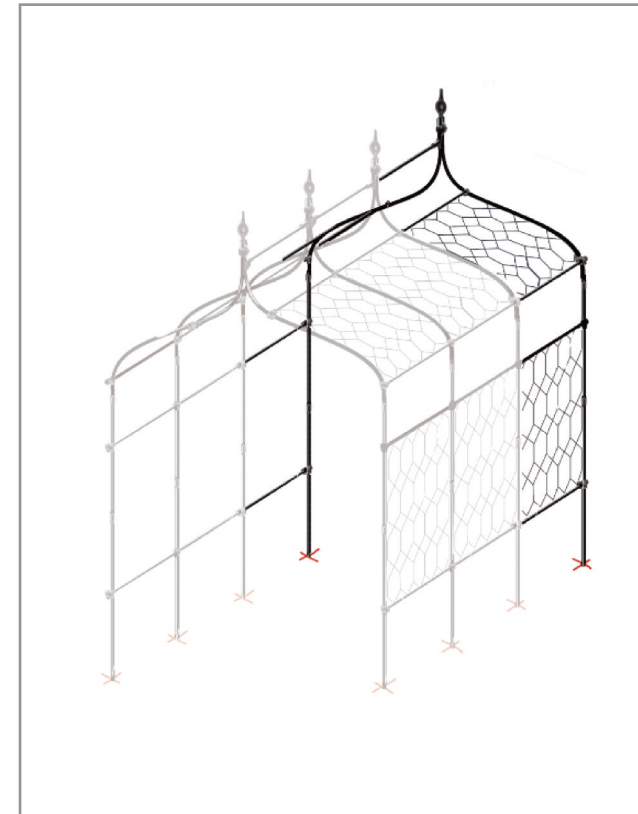

# PARTS LIST

In the unlikely event you are missing any components please ring 0845 260 44 50 and state the name of the product, size and a description of the item.i.e. "Classic Gothic Pergola 1.5m, curve.

# GOTHIC PERGOLA

CLASSIC EXTENSION 1.2m, 1.5m

2 X END PLUGS

12 X MOISTURE SEALS  
8 X SMALL  
4 X LARGE

2 X T-JOINTS

8 X 2, WAY JOINTS

18 X SCREWS

1 X HORIZONTAL CLAMP, SCREWS & BOLTS