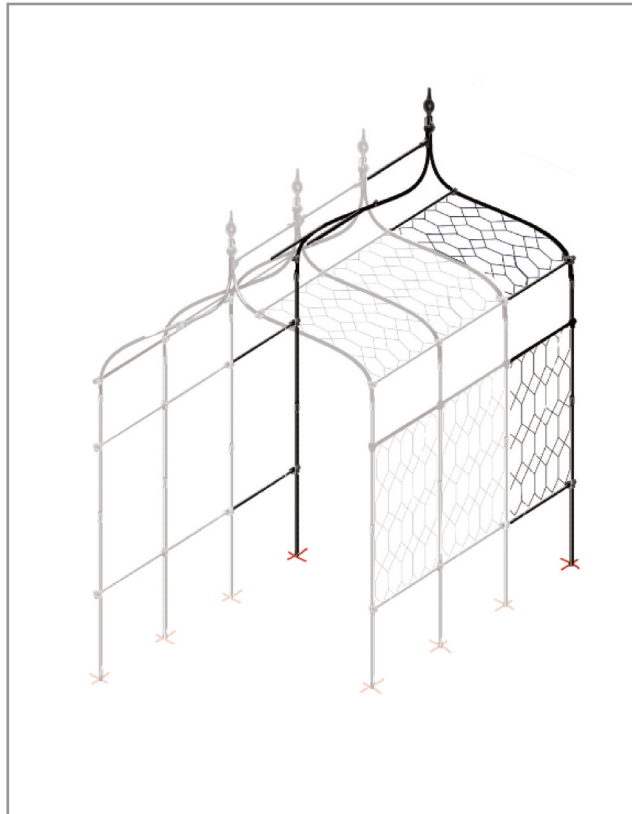

GOTHIC PERGOLA

CLASSIC 1.2m, 1.5m

If you are experiencing any issues with your Agriframes product please contact our customer services team on 0845 2604450 and quote the following reference number

Warning, small parts, tools and plastic bags. Keep children away until the unit is assembled and everything is cleared away.
Note the card, paper sack and polythene bags are recyclable - please dispose of carefully.
Missing parts procedures. See back page

In the unlikely event you are missing any components please ring 0845 260 44 50 and state the name of the product, size and a description of the item.i.e. "Classic Gothic Pergola 1.5m, curve.

- 2 X END PLUGS
- 12 X MOISTURE SEALS
  8 X SMALL
  4 X LARGE
- 2 X T-JOINTS
- 8 X 2, WAY JOINTS
- 18 X SCREWS
- 1 X HORIZONTAL CLAMP, SCREWS & BOLTS
- 1 X FINIAL
- 2 X TOP BOLTS
- 1 X FINIAL SUPPORT
- MOUNT
- 2 X TUBE CONNECTOR
- 2 X TUBE GRIP WASHER

- 4 X UPRIGHTS REDUCED END
- 1 X HORIZONTAL BAR
- 8 X HORIZONTAL BARS
- 2 X GOTHIC CURVES
- 1 X HOLE MAKER
- 1X ALLEN KEY

LATTICE & TIES		
Arch	Cells	Quantity
1.2m -	4 x 5	4
1.5m	"	"