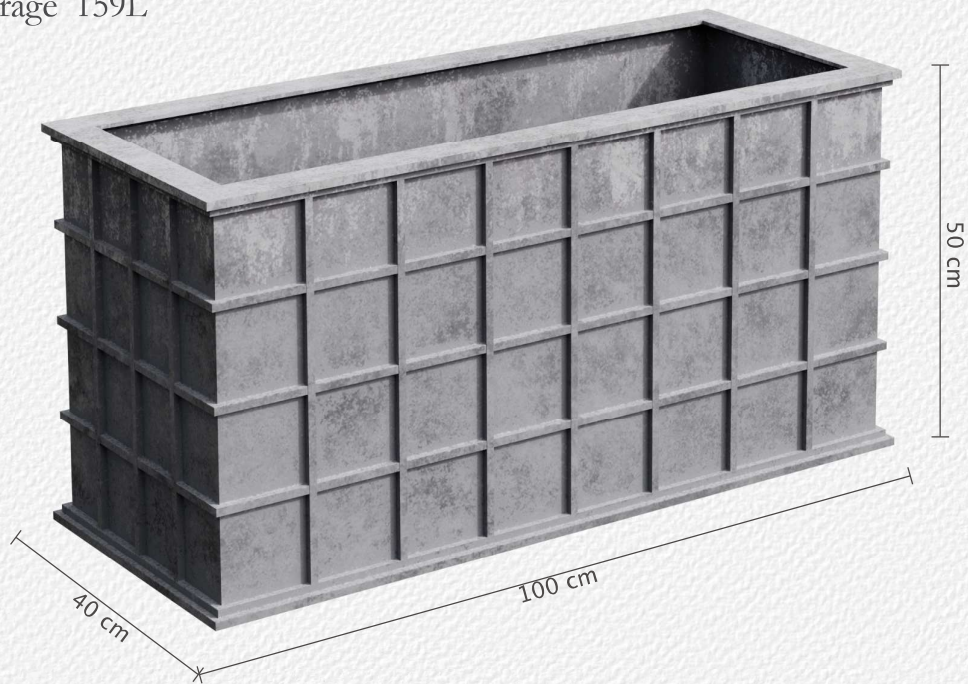

Sienna – Large (Code: SIE070)

External Measurements: 75cm W x 75cm D x 78cm H | 29.5" W x 29.5" D x 30.75" H

Internal Measurements: 68cm W x 68cm D x 73cm H | 26.75" W x 26.75" D x 28.75" H

Weight: 58kg | 128 lbs

Approx. Pot literage 360L

Sienna Square Planter Collection

QR code to view
the 3D model

A PLACE IN THE GARDEN

SPEC SHEETS SIENNA PLANTERS

Sienna – Trough (Code: SIE100TR)

External Measurements: 100cm W x 40cm D x 50cm H | 39.5" W x 15.75" D x 19.75" H

Internal Measurements: 94cm W x 34cm D x 48cm H | 37" W x 13.5" D x 19" H

Weight: 45 kg | 99 lbs

Approx. Pot literage 159L

Sienna Square Planter Collection

QR code to view
the 3D model