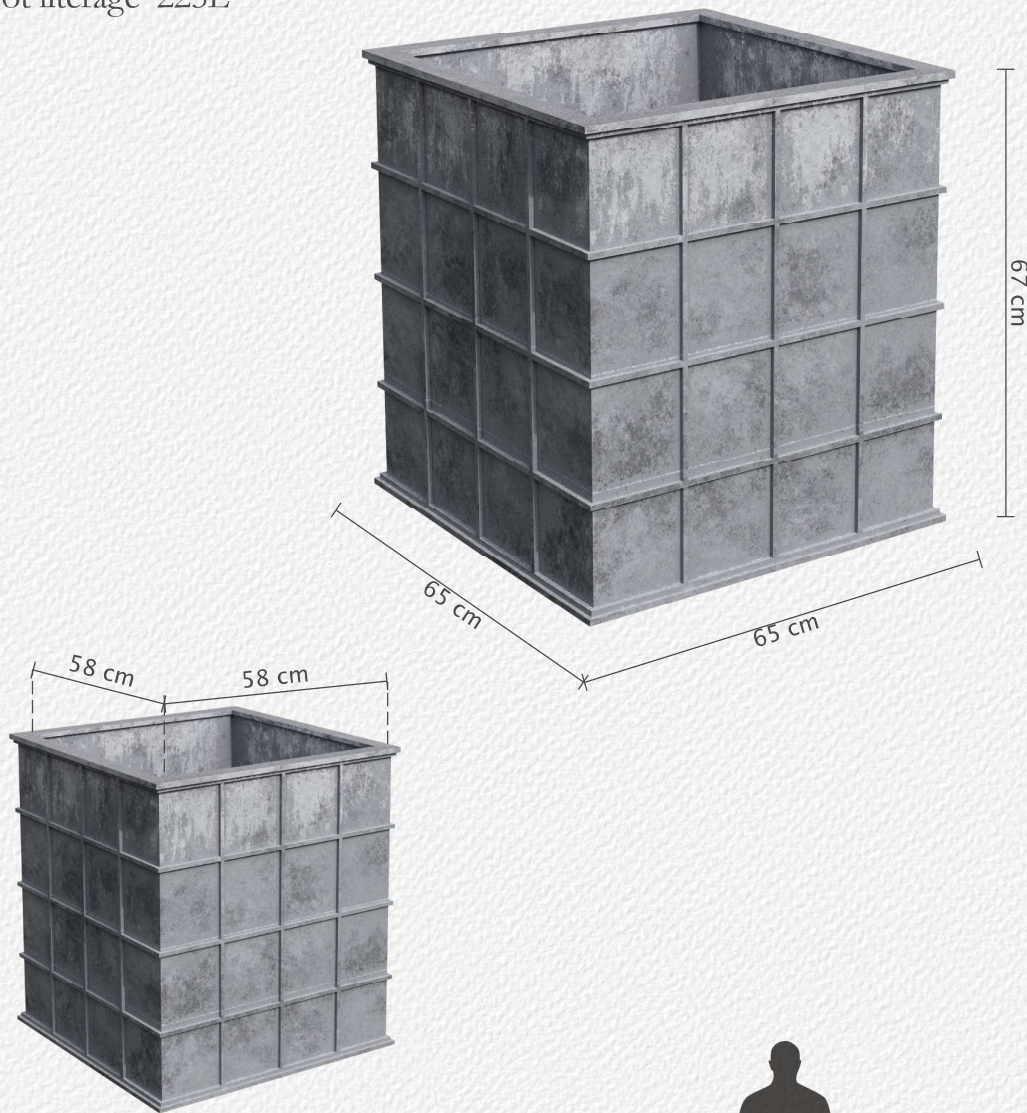

Weight: 34kg | 75 lbs

Approx. Pot literage 129L

Sienna Square Planter Collection

QR code to view
the 3D model

A PLACE IN THE GARDEN

SPEC SHEETS SIENNA PLANTERS

Sienna – Medium (Code: SIE060)

External Measurements: 65cm W x 65cm D x 67cm H | 25.5" W x 25.5" D x 26.5" H

Internal Measurements: 58cm W x 58cm D x 63cm H | 23" W x 23" D x 25" H

Weight: 46kg | 101 lbs

Approx. Pot literage 225L

Sienna Square Planter Collection

QR code to view
the 3D model

A PLACE IN THE GARDEN

SPEC SHEETS SIENNA PLANTERS

Sienna – Large (Code: SIE070)

External Measurements: 75cm W x 75cm D x 78cm H | 29.5" W x 29.5" D x 30.75" H

Internal Measurements: 68cm W x 68cm D x 73cm H | 26.75" W x 26.75" D x 28.75" H

Weight: 58kg | 128 lbs

Internal Measurements: 94cm W x 34cm D x 48cm H | 37" W x 13.5" D x 19" H

Weight: 45 kg | 99 lbs

Approx. Pot literage 159L

Sienna Square Planter Collection

QR code to view
the 3D model