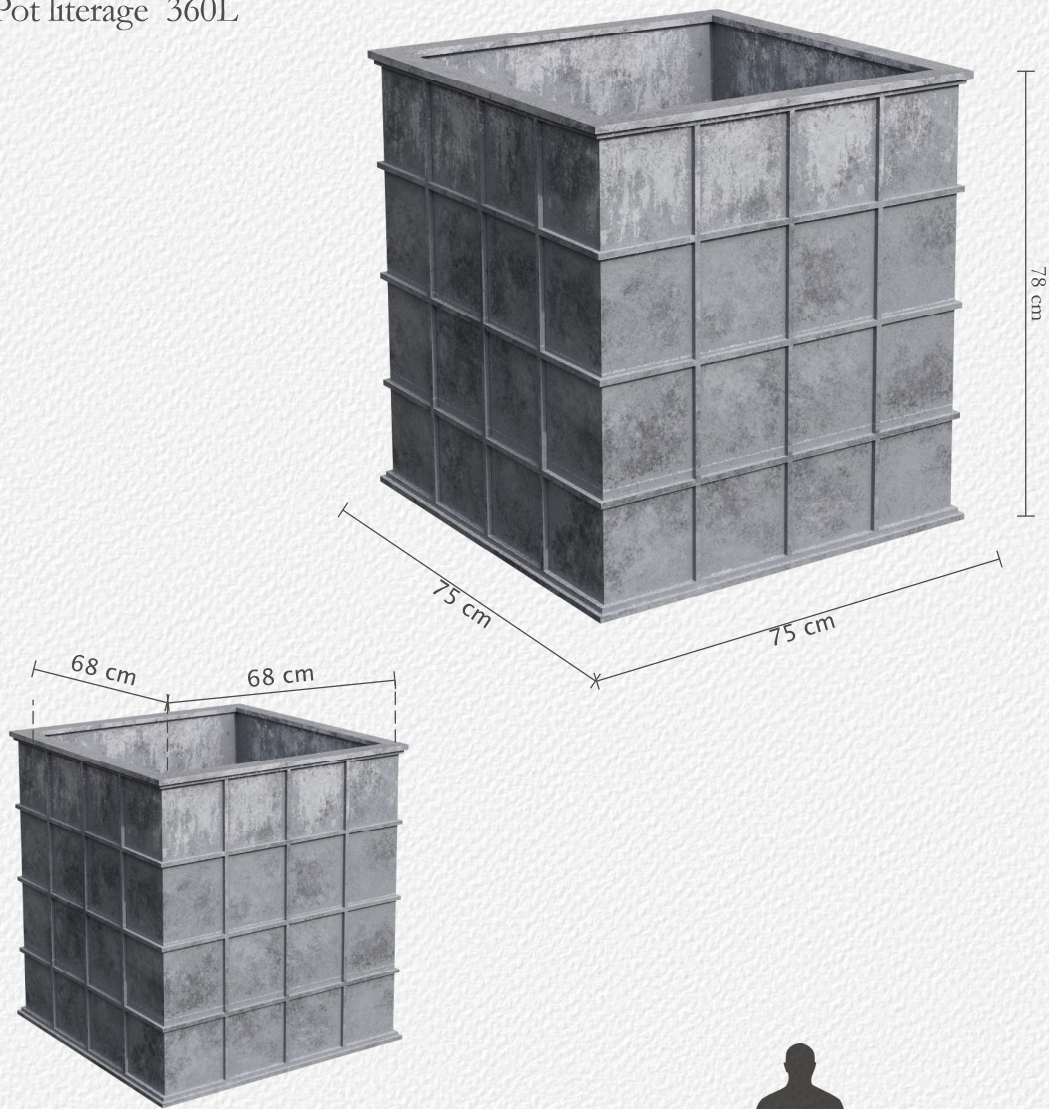

Internal Measurements: 58cm W x 58cm D x 63cm H | 23" W x 23" D x 25" H

Weight: 46kg | 101 lbs

Approx. Pot literage 225L

Sienna Square Planter Collection

QR code to view
the 3D model

A PLACE IN THE GARDEN

SPEC SHEETS SIENNA PLANTERS

Sienna – Large (Code: SIE070)

External Measurements: 75cm W x 75cm D x 78cm H | 29.5" W x 29.5" D x 30.75" H

Internal Measurements: 68cm W x 68cm D x 73cm H | 26.75" W x 26.75" D x 28.75" H

Weight: 58kg | 128 lbs

Approx. Pot literage 360L

Sienna Square Planter Collection

QR code to view
the 3D model

A PLACE IN THE GARDEN

SPEC SHEETS SIENNA PLANTERS

Sienna – Trough (Code: SIE100TR)

External Measurements: 100cm W x 40cm D x 50cm H | 39.5" W x 15.75" D x 19.75" H

Internal Measurements: 94cm W x 34cm D x 48cm H | 37" W x 13.5" D x 19" H

Weight: 45 kg | 99 lbs

Approx. Pot literage 159L

Sienna Square Planter Collection

QR code to view
the 3D model