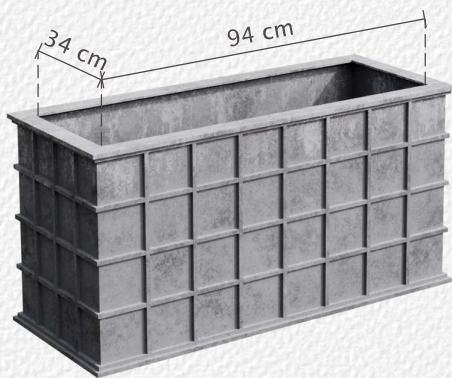

Internal Measurements: 58cm W x 58cm D x 63cm H | 23" W x 23" D x 25" H

Weight: 46kg | 101 lbs

Approx. Pot literage 225L

Sienna Square Planter Collection

QR code to view
the 3D model

A PLACE IN THE GARDEN

SPEC SHEETS SIENNA PLANTERS

Sienna – Large (Code: SIE070)

External Measurements: 75cm W x 75cm D x 78cm H | 29.5" W x 29.5" D x 30.75" H

Internal Measurements: 68cm W x 68cm D x 73cm H | 26.75" W x 26.75" D x 28.75" H

Weight: 58kg | 128 lbs

Approx. Pot literage 360L

Sienna Square Planter Collection

QR code to view
the 3D model

A PLACE IN THE GARDEN

SPEC SHEETS SIENNA PLANTERS

Sienna – Trough (Code: SIE100TR)

External Measurements: 100cm W x 40cm D x 50cm H | 39.5" W x 15.75" D x 19.75" H

Internal Measurements: 94cm W x 34cm D x 48cm H | 37" W x 13.5" D x 19" H

Weight: 45 kg | 99 lbs

Approx. Pot literage 159L

Sienna Square Planter Collection

QR code to view
the 3D model