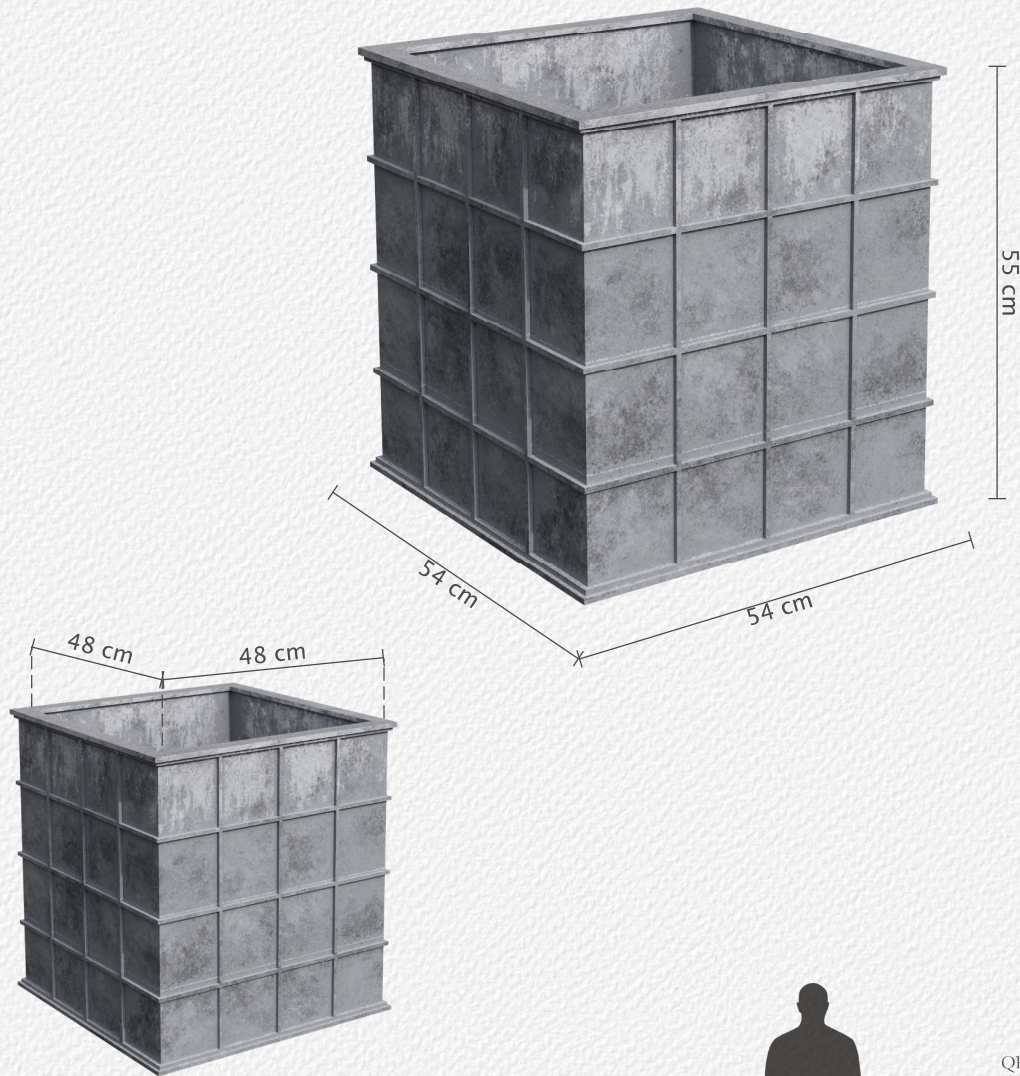

A PLACE IN THE GARDEN

SPEC SHEETS SIENNA PLANTERS

Sienna – Small (Code: SIE050)

External Measurements: 54cm W x 54cm D x 56cm H | 21.25" W x 21.25" D x 22" H

Internal Measurements: 48cm W x 48cm D x 52cm H | 19" W x 19" D x 20.5" H

Weight: 34kg | 75 lbs

Approx. Pot literage 129L

Sienna Square Planter Collection

QR code to view
the 3D model

A PLACE IN THE GARDEN

SPEC SHEETS SIENNA PLANTERS

Sienna – Medium (Code: SIE060)

External Measurements: 65cm W x 65cm D x 67cm H | 25.5" W x 25.5" D x 26.5" H

Internal Measurements: 58cm W x 58cm D x 63cm H | 23" W x 23" D x 25" H

Weight: 46kg | 101 lbs

Approx. Pot literage 225L

Sienna Square Planter Collection

QR code to view
the 3D model

A PLACE IN THE GARDEN

SPEC SHEETS SIENNA PLANTERS

Sienna – Large (Code: SIE070)

External Measurements: 75cm W x 75cm D x 78cm H | 29.5" W x 29.5" D x 30.75" H

Internal Measurements: 68cm W x 68cm D x 73cm H | 26.75" W x 26.75" D x 28.75" H

Weight: 58kg | 128 lbs