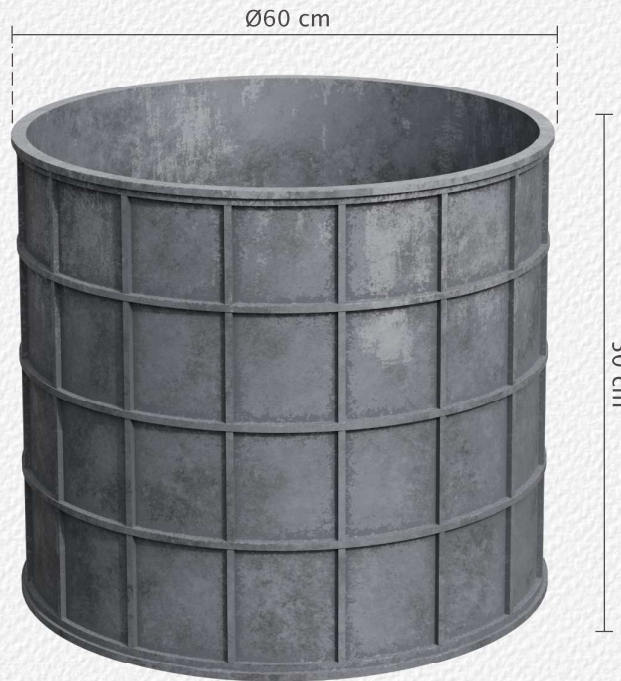

A PLACE IN THE GARDEN

SPEC SHEETS SIENNA ROUND PLANTERS

Sienna Round – Small (Code: SIE-R-S)

External Measurements: 60 cm diameter, 50 cm H | 23.5" diameter, 19.75" H

Internal Measurements: 54 cm diameter, 48 cm H | 21.25" diameter, 19" H

Weight: 40 kg | 88lbs

Approx. Pot Literage: 115L

Sienna Round Planters series

QR code to view
the 3D model

A PLACE IN THE GARDEN

SPEC SHEETS SIENNA ROUND PLANTERS

Sienna Round – Medium (Code: SIE-R-M)

External Measurements: 70 cm diameter, 60 cm H | 27.5" diameter, 23.5" H

Internal Measurements: 64 cm diameter, 58 cm H | 25" diameter, 22.75" H

Weight: 52 kg | 115 lbs

Approx. Pot Literage: 193L

Sienna Round Planters series

QR code to view
the 3D model

A PLACE IN THE GARDEN

SPEC SHEETS SIENNA ROUND PLANTERS

Sienna Round – Large (Code: SIE-R-L)

External Measurements: 80 cm diameter, 70 cm H | 31.5" diameter, 27.5" H

Internal Measurements: 74 cm diameter, 66 cm H | 29" diameter, 26" H

Weight: 64 kg | 141 lbs.