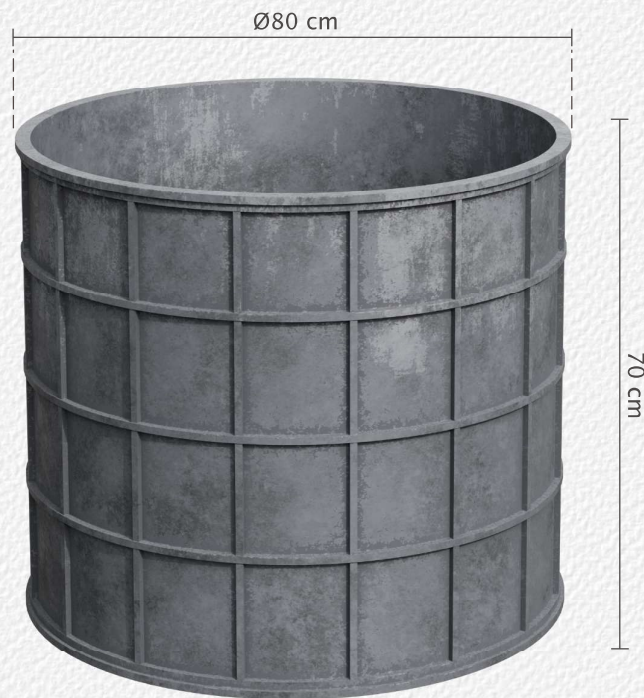

A PLACE IN THE GARDEN

SPEC SHEETS SIENNA ROUND PLANTERS

Sienna Round – Large (Code: SIE-R-L)

External Measurements: 80 cm diameter, 70 cm H | 31.5" diameter, 27.5" H

Internal Measurements: 74 cm diameter, 66 cm H | 29" diameter, 26" H

Weight: 64 kg | 141 lbs.

Approx. Pot Literage: 300L

Sienna Round Planters series